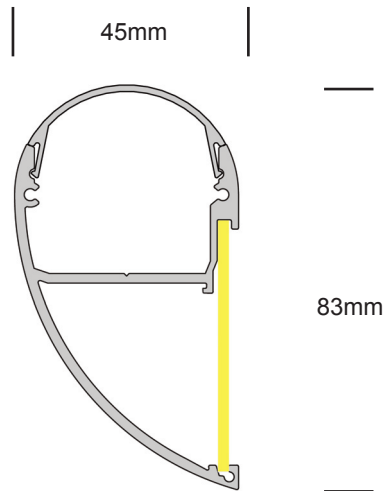

# COMMALITE - CML

Rotatable 300° display light

Suspended  
Wall

## Dimensions

---