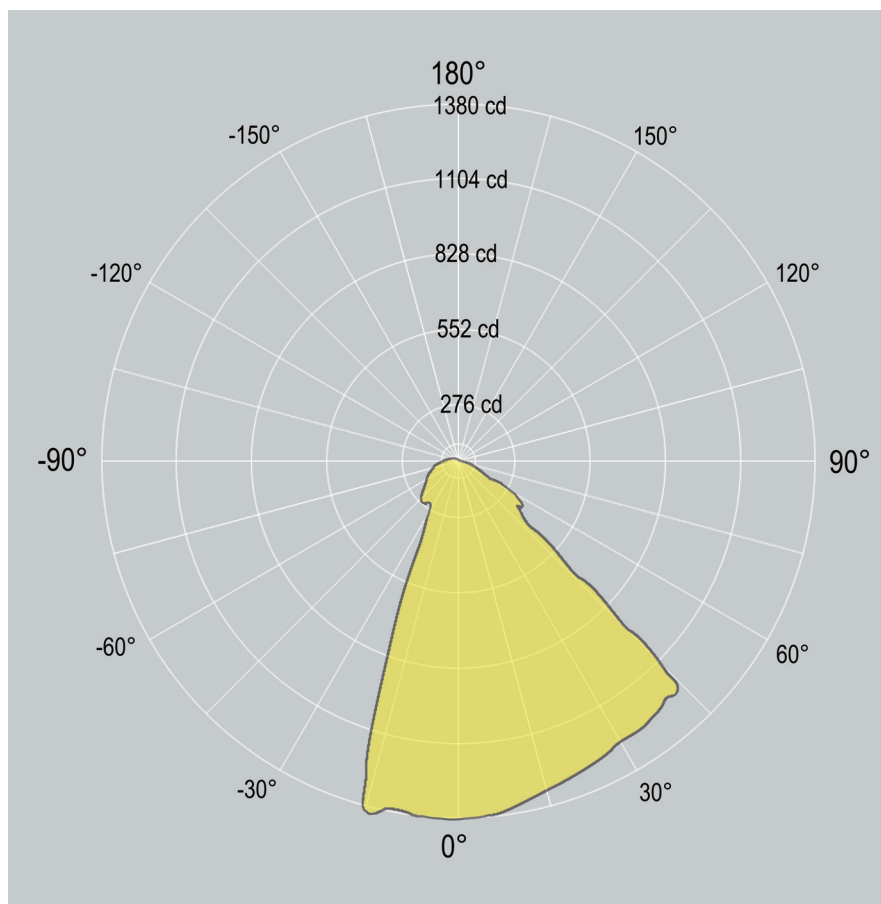

Distribution