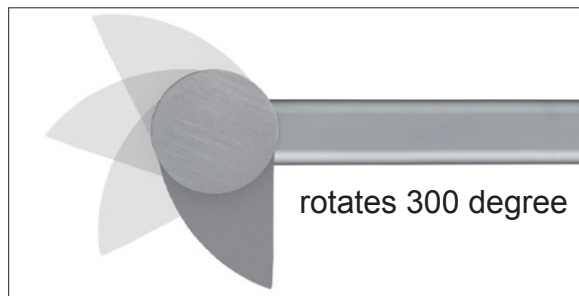

# COMMALITE - CML

Rotatable 300° display light

Suspended  
Wall