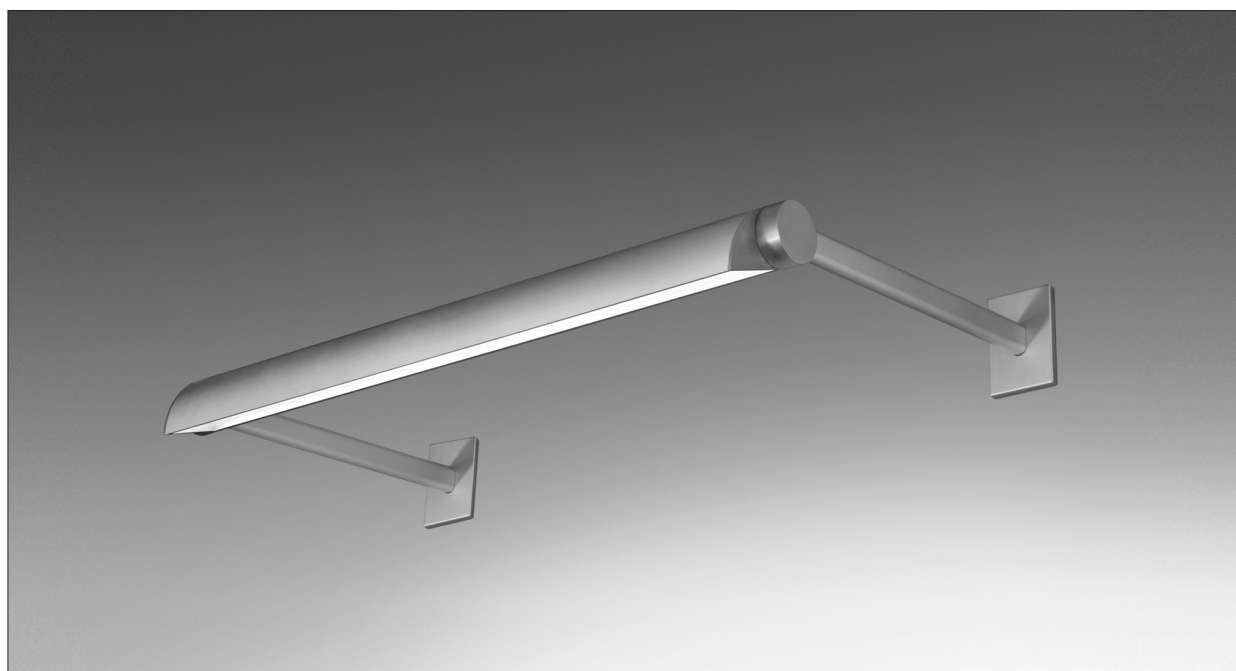

# COMMALITE - CML

Rotatable 300° display light

Suspended  
Wall

# COMMALITE — CML

Suspended, Wall Mounted