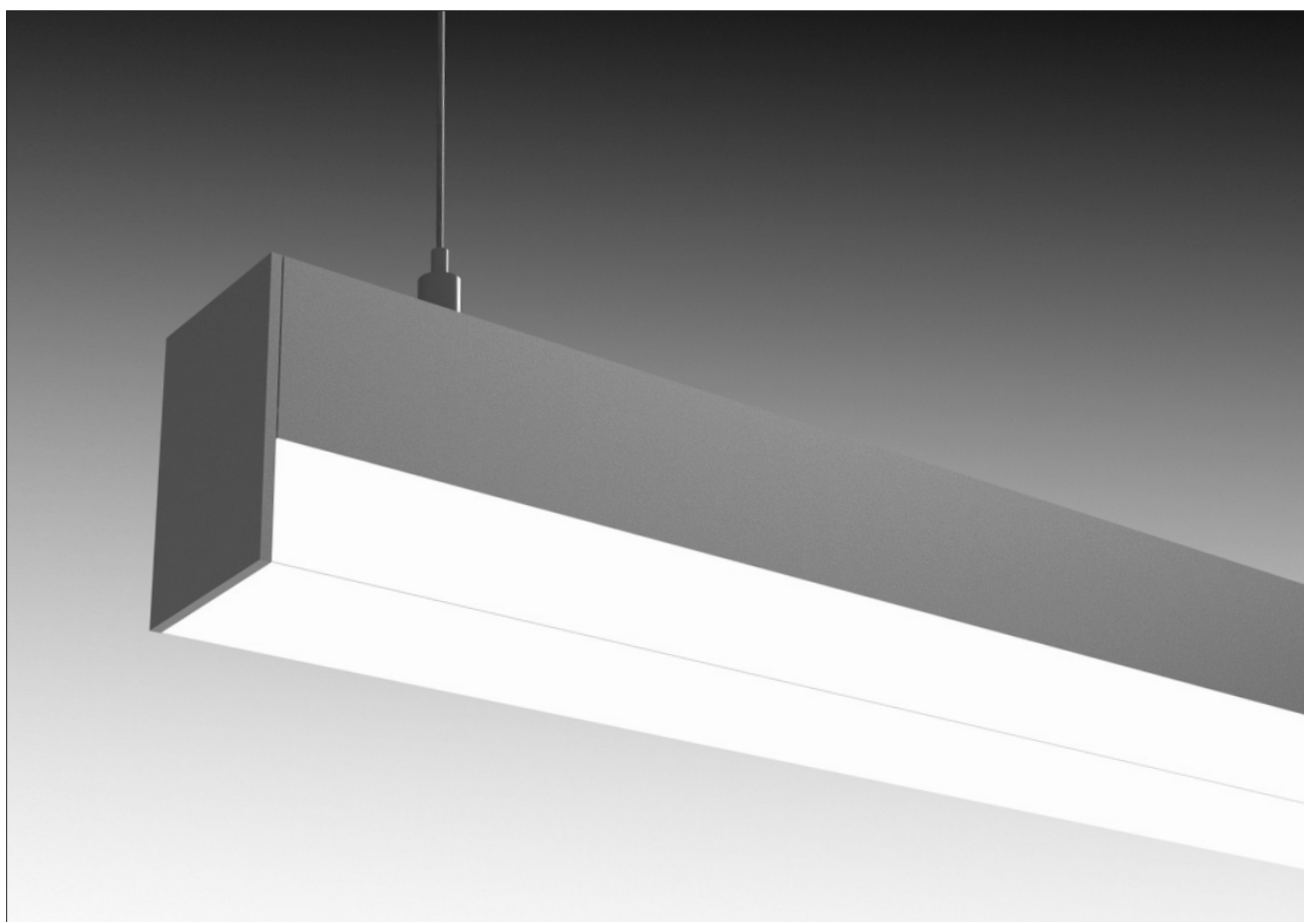

FIVE BOW - FB

Suspended
Wall
Surface

FIVE BOW - FB

Suspended, Wall, Surface

ZALITE

Dimensions

Distribution

FIVE BOW - FB

Suspended, Wall, Surface

1. Base Model

FB-SD	Suspended (Direct)
FB-WMD	Wall Mounted (Direct)
FB-WMI	Wall Mounted (Indirect)
FB-SM	Surface Mounted

FB-SD
Suspended Direct

FB-SM
Surface Mount

FB-WMD
Wall Mount Direct