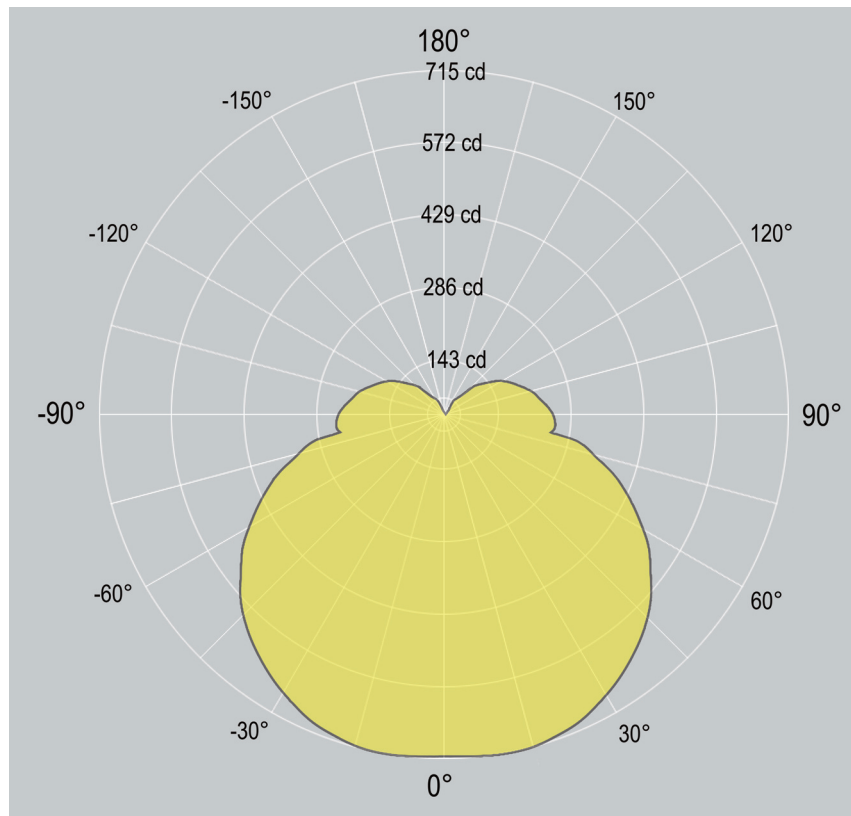

FIVE BOW - FB

Suspended
Wall
Surface

FIVE BOW - FB

Suspended, Wall, Surface

ZALITE

Dimensions

Distribution

FIVE BOW - FB

Suspended, Wall, Surface

1. Base Model

FB-SD	Suspended (Direct)
FB-WMD	Wall Mounted (Direct)
FB-WMI	Wall Mounted (Indirect)
FB-SM	Surface Mounted

FB-SD
Suspended Direct

FB-SM
Surface Mount

FB-WMD
Wall Mount Direct

FB-WMI
Wall Mount Indirect

2. Run Length

Enter total linear length, (example: 6M)

3. Lamping

STD - **xxxxK** (example: STD-4000K) Standard Output, LED 20 W/M, 2600 delivered lm/M, 109 lm/W @ 4000K

HI - **xxxxK** (example: HI-4000K) High Output, LED 30 W/M, 3600 delivered lm/M, 103lm/W @ 4000K

CCT: 3000K 3500K 4000K Option: 2700K 5000K 5700K 6500K

CV - **xxxxK**

Additional LED Options

Constant Voltage (for custom lengths) - 12Vdc/24Vdc

Contact factory for detail

TW

Tunable White (2700K - 6500K)

Contact factory for detail