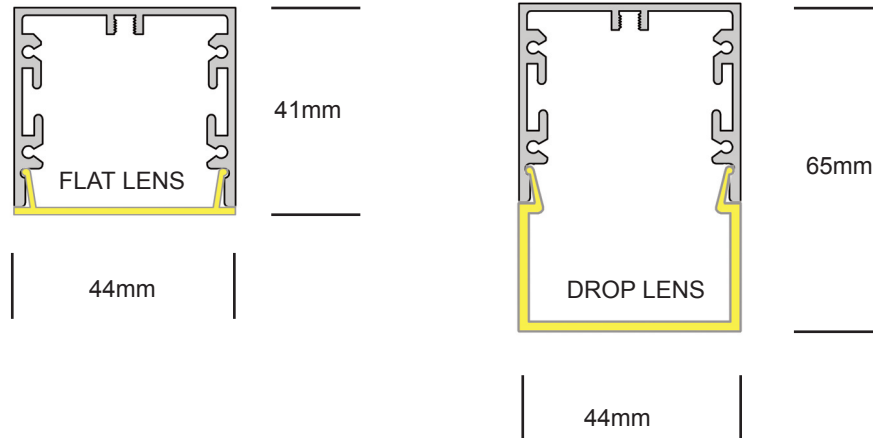

FIVE BOW - FB

Suspended
Wall
Surface

FIVE BOW - FB

Suspended, Wall, Surface

ZALITE

Dimensions

Distribution

FIVE BOW - FB

Suspended, Wall, Surface

1. Base Model

FB-SD	Suspended (Direct)
FB-WMD	Wall Mounted (Direct)
FB-WMI	Wall Mounted (Indirect)
FB-SM	Surface Mounted

FB-SD
Suspended Direct

FB-SM
Surface Mount

FB-WMD
Wall Mount Direct

FB-WMI
Wall Mount Indirect

2. Run Length

Enter total linear length, (example: 6M)

3. Lamping

STD - **xxxxK** (example: STD-4000K) Standard Output, LED 20 W/M, 2600 delivered lm/M, 109 lm/W @ 4000K

HI - **xxxxK** (example: HI-4000K) High Output, LED 30 W/M, 3600 delivered lm/M, 103lm/W @ 4000K