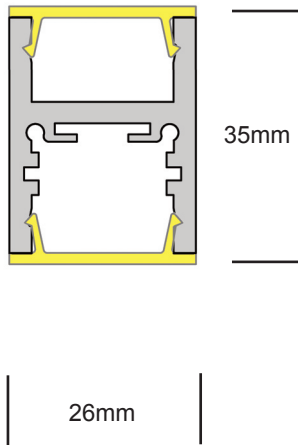

LIGHTPLANE 1H - LPL1H

Indirect / Direct

Suspended

Wall

Surface (direct only)

LIGHTPLANE 1H — LPL1H

Suspended, Wall, (Indirect / Direct) - Surface (Direct only)

ZALITE

Dimensions

FLAT/FLAT LENS

FLAT/DROP LENS

DROP/DROP LENS

Distribution

DOWNLIGHT ONLY

UP AND DOWN

LIGHTPLANE 1H — LPL1H

Suspended, Wall, (Indirect / Direct) - Surface (Direct only)

1. Base Model

LPL1H-SID	Suspended - Indirect/Direct
LPL1H-WMID	Wall Mounted - Indirect/Direct
LPL1H-SM	Surface Mounted (Direct only - snap clip - see below)

LPL1H-SID
Suspended Indirect/Direct

LPL1H-WMID
Wall Mount Indirect/Direct

LPL1H-SM
Surface Mount Direct

2. Run Length

Enter total linear length, (example: 6M)

3. LED Lamping (indirect and direct) - specify "NO-UP" for no uplight (data quoted for Flat Lens)