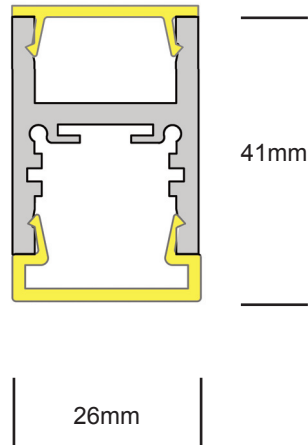

LIGHTPLANE 1H - LPL1H

Indirect / Direct

Suspended

Wall

Surface (direct only)

LIGHTPLANE 1H — LPL1H

Suspended, Wall, (Indirect / Direct) - Surface (Direct only)

ZALITE

Dimensions

FLAT/FLAT LENS

FLAT/DROP LENS

DROP/DROP LENS

Distribution

DOWNLIGHT ONLY

UP AND DOWN

LIGHTPLANE 1H — LPL1H

Suspended, Wall, (Indirect / Direct) - Surface (Direct only)

1. Base Model

LPL1H-SID	Suspended - Indirect/Direct
LPL1H-WMID	Wall Mounted - Indirect/Direct
LPL1H-SM	Surface Mounted (Direct only - snap clip - see below)

LPL1H-SID
Suspended Indirect/Direct

LPL1H-WMID
Wall Mount Indirect/Direct

LPL1H-SM
Surface Mount Direct

2. Run Length

Enter total linear length, (example: 6M)

3. LED Lamping (indirect and direct) - specify "NO-UP" for no uplight (data quoted for Flat Lens)