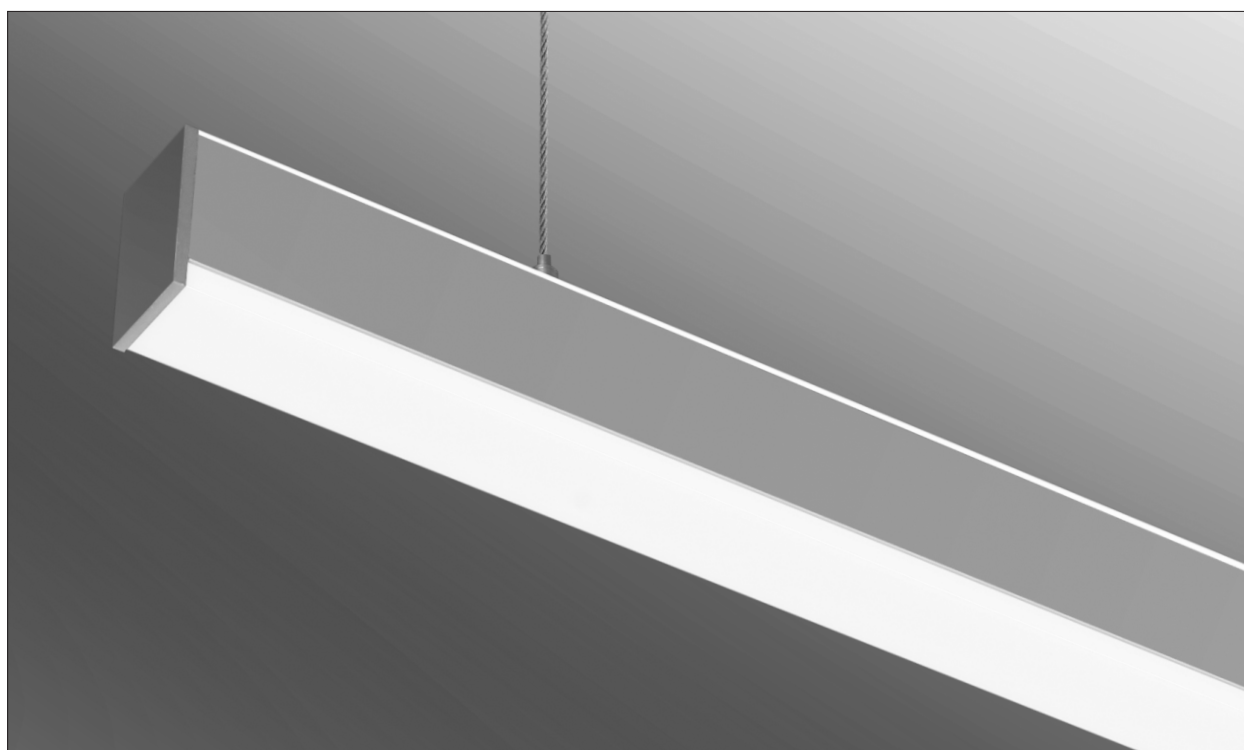

LIGHTPLANE 1H - LPL1H

Indirect / Direct

Suspended

Wall

Surface (direct only)

LIGHTPLANE 1H — LPL1H

Suspended, Wall, (Indirect / Direct) - Surface (Direct only)

ZALITE

Dimensions

FLAT/FLAT LENS

FLAT/DROP LENS

DROP/DROP LENS

Distribution

DOWNLIGHT ONLY

UP AND DOWN

LIGHTPLANE 1H — LPL1H

Suspended, Wall, (Indirect / Direct) - Surface (Direct only)

1. Base Model

LPL1H-SID	Suspended - Indirect/Direct
LPL1H-WMID	Wall Mounted - Indirect/Direct
LPL1H-SM	Surface Mounted (Direct only - snap clip - see below)

LPL1H-SID
Suspended Indirect/Direct

LPL1H-WMID
Wall Mount Indirect/Direct

LPL1H-SM
Surface Mount Direct

2. Run Length

Enter total linear length, (example: 6M)

3. LED Lamping (indirect and direct) - specify "NO-UP" for no uplight (data quoted for Flat Lens)