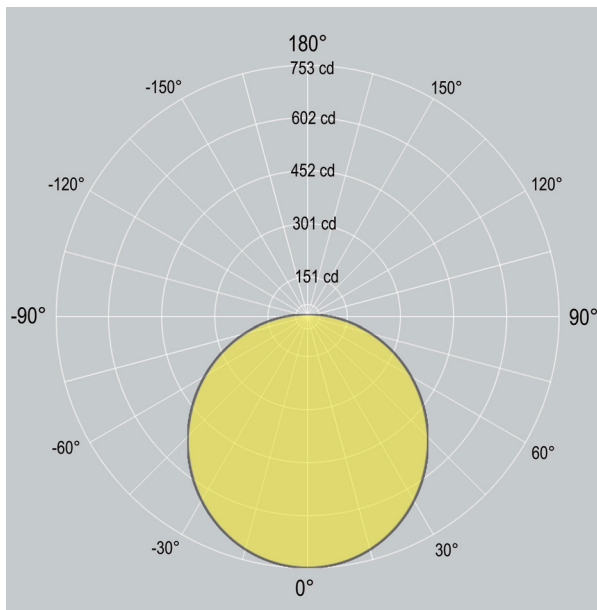

LIGHTPLANE 1H - LPL1H

Indirect / Direct

Suspended

Wall

Surface (direct only)

LIGHTPLANE 1H — LPL1H

Suspended, Wall, (Indirect / Direct) - Surface (Direct only)

ZALITE

Dimensions

FLAT/FLAT LENS

FLAT/DROP LENS

DROP/DROP LENS

Distribution

DOWNLIGHT ONLY

UP AND DOWN

LIGHTPLANE 1H — LPL1H

Suspended, Wall, (Indirect / Direct) - Surface (Direct only)

1. Base Model

LPL1H-SID	Suspended - Indirect/Direct
LPL1H-WMID	Wall Mounted - Indirect/Direct
LPL1H-SM	Surface Mounted (Direct only - snap clip - see below)

STD - **xxxxK** (example: STD-4000K) Standard Output, LED 2x20W/M 3350 delivered lm, 71 lm/W @ 4000K

HI - **xxxxK** (example: HI-4000K) High Output, LED 2x30W/M 4700 delivered lm, 67 lm/W @ 4000K

CCT: 3000K 3500K 4000K Option: 2700K 5000K 5700K 6500K