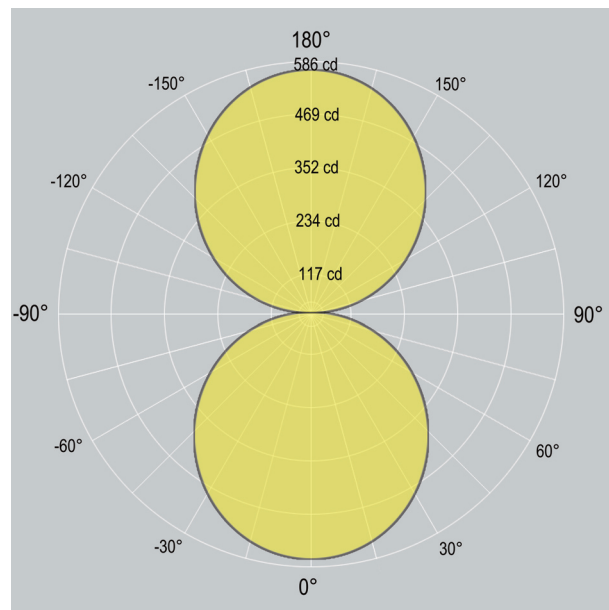

LIGHTPLANE 1H - LPL1H

Indirect / Direct

Suspended

Wall

Surface (direct only)

LIGHTPLANE 1H — LPL1H

Suspended, Wall, (Indirect / Direct) - Surface (Direct only)

ZALITE

Dimensions

FLAT/FLAT LENS

FLAT/DROP LENS

DROP/DROP LENS

Distribution

DOWNLIGHT ONLY

UP AND DOWN

LIGHTPLANE 1H — LPL1H

Suspended, Wall, (Indirect / Direct) - Surface (Direct only)

1. Base Model

LPL1H-SID	Suspended - Indirect/Direct
LPL1H-WMID	Wall Mounted - Indirect/Direct
LPL1H-SM	Surface Mounted (Direct only - snap clip - see below)

STD - **xxxxK** (example: STD-4000K) Standard Output, LED 2x20W/M 3350 delivered lm, 71 lm/W @ 4000K

HI - **xxxxK** (example: HI-4000K) High Output, LED 2x30W/M 4700 delivered lm, 67 lm/W @ 4000K

CCT: 3000K 3500K 4000K Option: 2700K 5000K 5700K 6500K