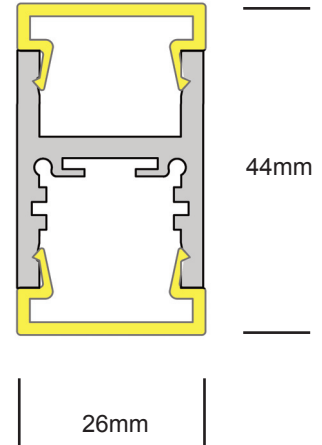

LIGHTPLANE 1H - LPL1H

Indirect / Direct

Suspended

Wall

Surface (direct only)

LIGHTPLANE 1H — LPL1H

Suspended, Wall, (Indirect / Direct) - Surface (Direct only)

ZALITE

Dimensions

FLAT/FLAT LENS

FLAT/DROP LENS

DROP/DROP LENS

Distribution

DOWNLIGHT ONLY

UP AND DOWN

LIGHTPLANE 1H — LPL1H

Suspended, Wall, (Indirect / Direct) - Surface (Direct only)

1. Base Model

LPL1H-SID	Suspended - Indirect/Direct
LPL1H-WMID	Wall Mounted - Indirect/Direct
LPL1H-SM	Surface Mounted (Direct only - snap clip - see below)

LPL1H-SID
Suspended Indirect/Direct

LPL1H-WMID
Wall Mount Indirect/Direct

LPL1H-SM
Surface Mount Direct

2. Run Length

Enter total linear length, (example: 6M)

3. LED Lamping (indirect and direct) - specify "NO-UP" for no uplight (data quoted for Flat Lens)